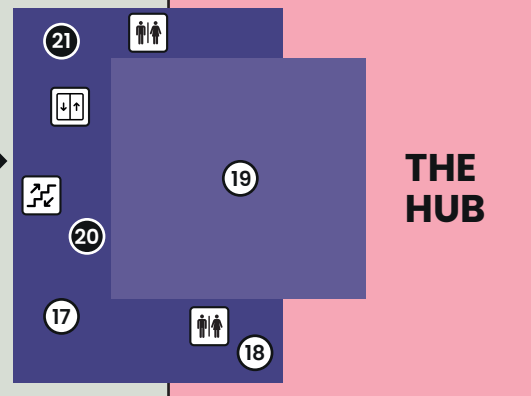

Sports & Music Building

Sports & Music Building

- 17 - Starbucks
- 18 - Students' Union
- 19 - Sports Hall
- 20 - Music Rooms
- 21 - Steps2Fitness

THE HUB