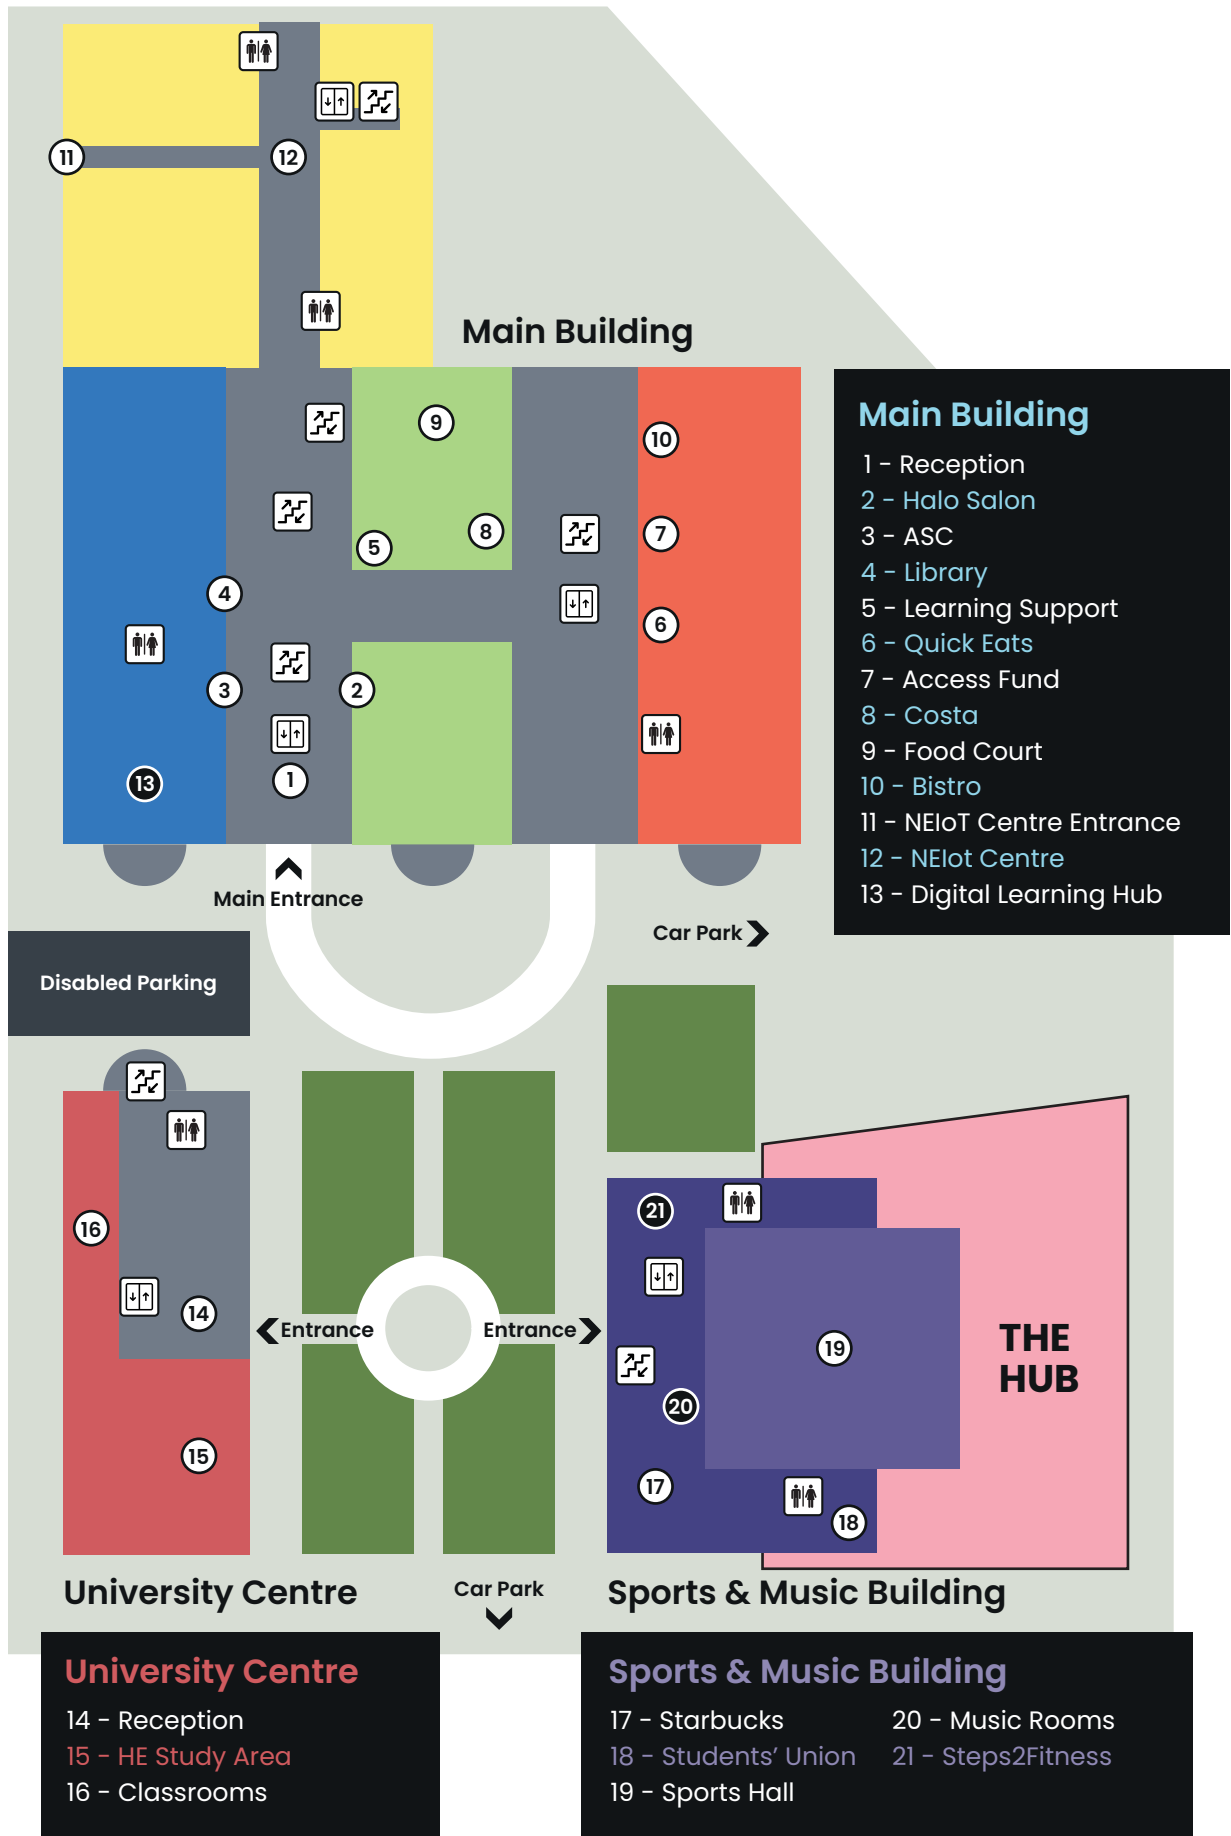

## CAMPUS KEY

Ground Floor

First Floor

Lift

Stairs

Toilets

### Main Building

- 1 - Reception
- 2 - Halo Salon
- 3 - ASC
- 4 - Library
- 5 - Learning Support
- 6 - Quick Eats
- 7 - Access Fund
- 8 - Costa
- 9 - Food Court
- 10 - Bistro
- 11 - NEIoT Centre Entrance
- 12 - NEIoT Centre
- 13 - Digital Learning Hub

### THE HUB

### NEAREST TRAIN STATION:

Durham (DHM) - Distance 1.6 miles.