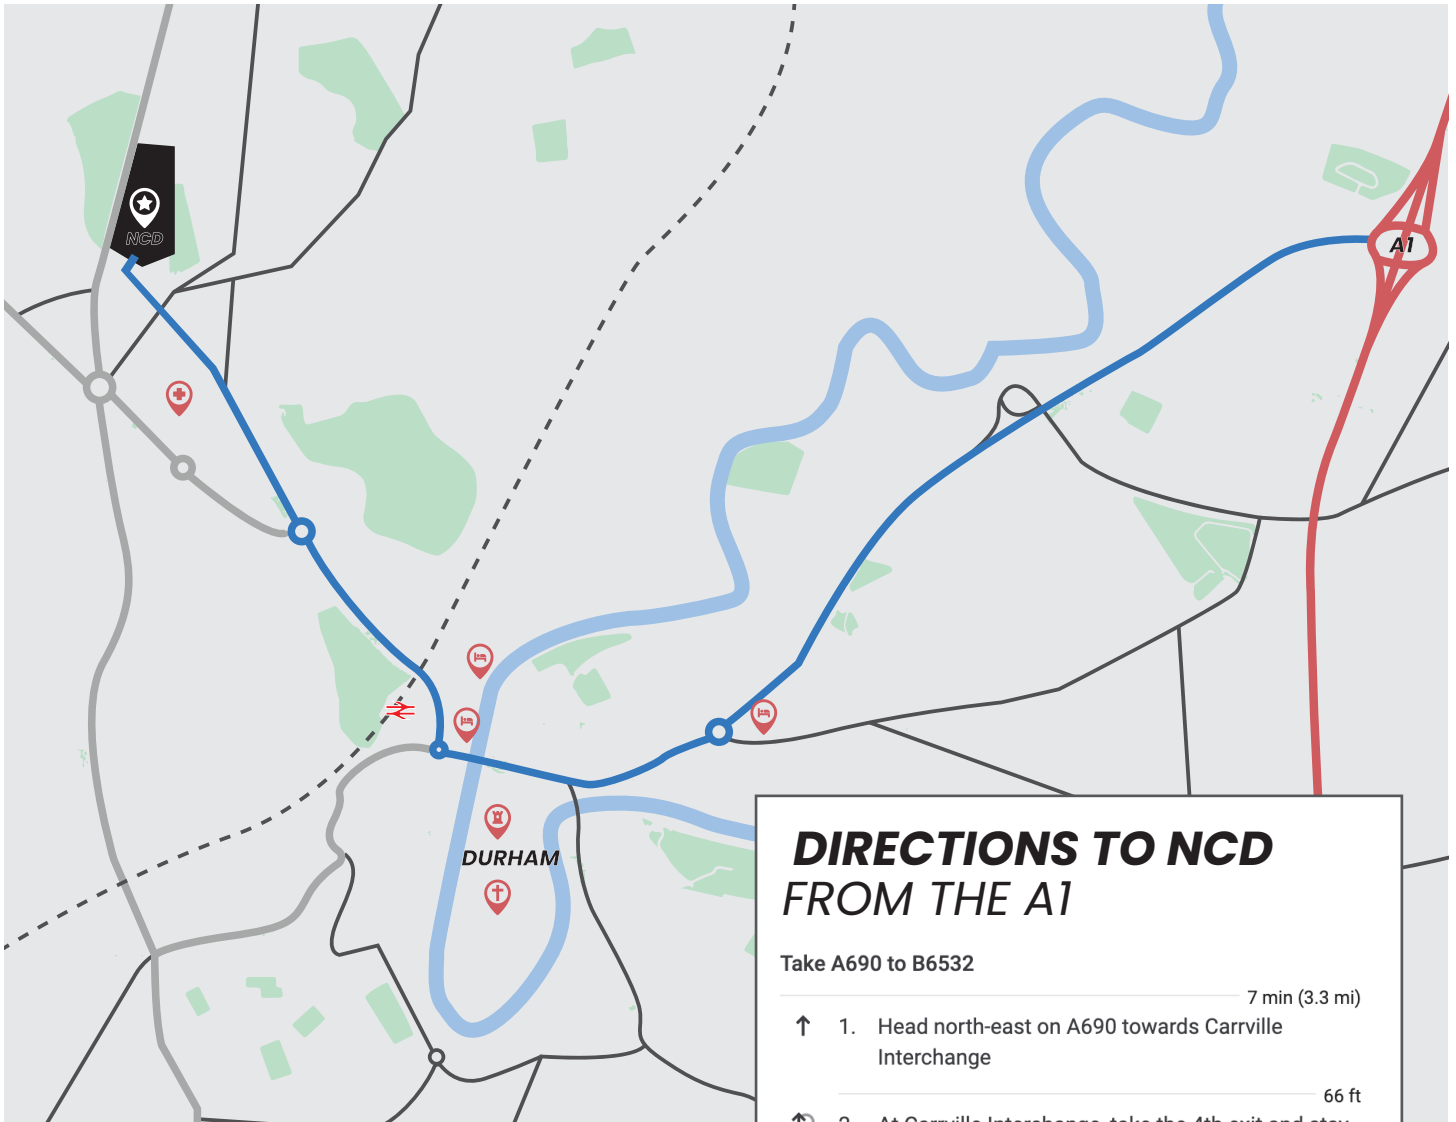

## DIRECTIONS TO NCD FROM THE A1

Take A690 to B6532

- ↑ 1. Head north-east on A690 towards Carrville Interchange 7 min (3.3 mi)
- ↻ 2. At Carrville Interchange, take the 4th exit and stay on A690 66 ft
- ↻ 3. At Gilesgate Roundabout, take the 3rd exit onto Leazes Rd/A690 2.1 mi
- ↪ 4. Use the left lane to turn right at Millburngate 0.7 mi
- ↻ 5. Continue onto Framwellgate/A691 157 ft
- [Continue to follow A691](#) 0.6 mi

### NEAREST TRAIN STATION:

Durham (DHM) - Distance 1.6 miles.