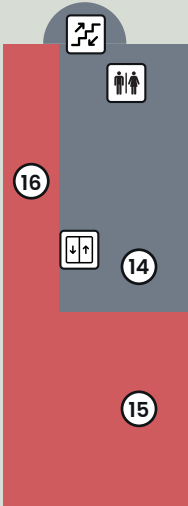

University Centre

University Centre

- 14 - Reception
- 15 - HE Study Area
- 16 - Classrooms